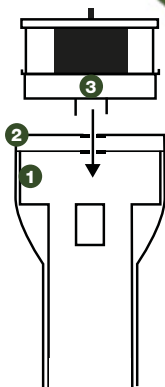

**For Use in Mag Instrument's®
Rechargeable Flashlights Only**

To install LED:

1. Remove front bezel of flashlight containing the glass lens by turning counter-clockwise.
2. Remove lens, O-ring, reflector, and bulb (you will not need these, but may wish to keep them for future use).
3. Push open head of flashlight down until bulb socket is exposed.
4. The mode switch (in side opening of bezel) will be factory set for the multi-mode function (left-most position). For single mode, use a paper clip or similar object to slide switch to the right.
5. Plug the TLE-300MR-EX into the two-pin socket. Check that the polarity is correct by turning on the flashlight (do not look into the light!). If it does not light, remove unit, rotate 180 degrees and plug back in.
6. Raise the head by pulling it straight up. Remove protective film from the plastic lens provided, and insert O-ring and lens. This lens will not shatter when dropped. The center of lens holder will rub against the front lens. This is normal and keeps the TLE-310MR-EX in place. Replace front lens assembly by turning clockwise onto flashlight head.